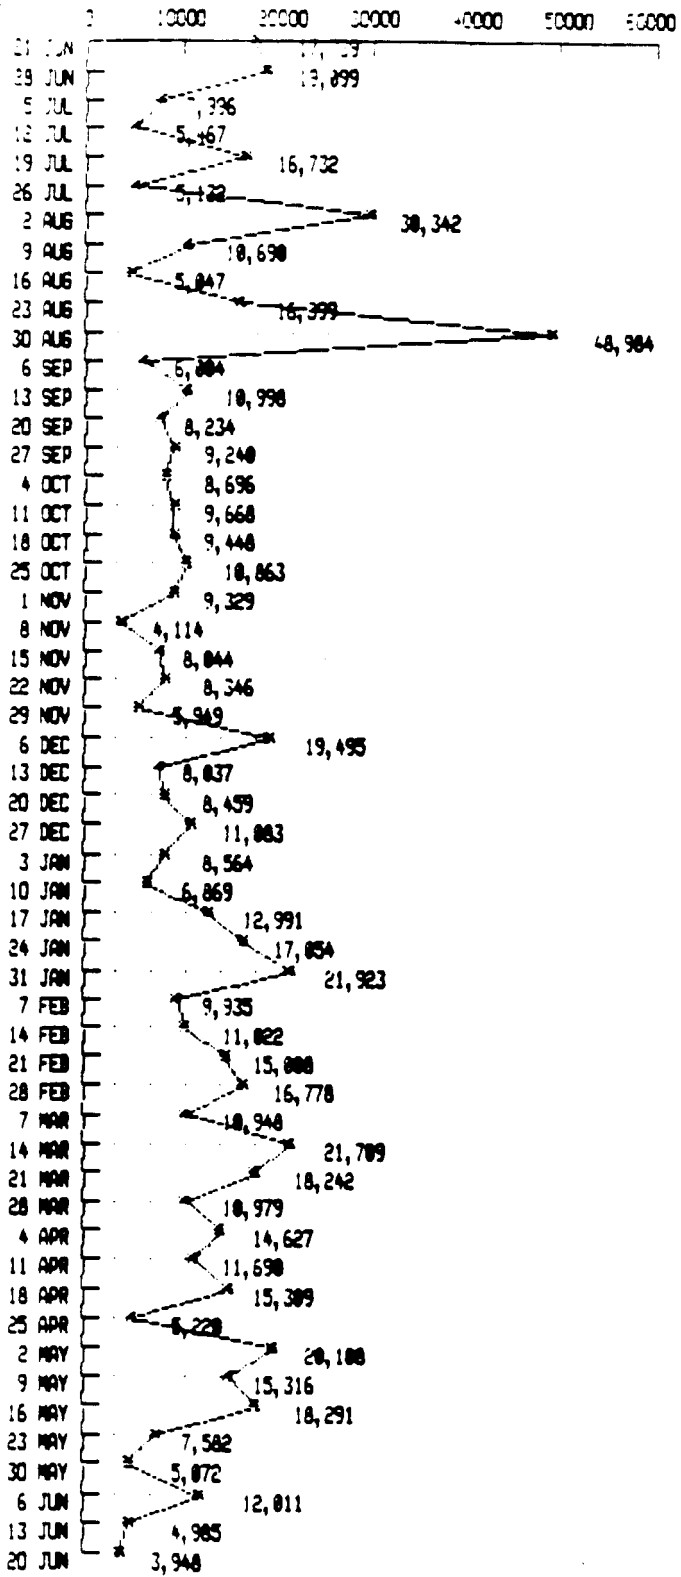

DENVER CHURCH 1989-90

GI

Gross Income 1989

Ex. II-4-F

DENVER CHURCH 1990-91

GI  
Gross Income (GDS)

DENVER CHURCH 1991-92

GI

Gross Income (GDI)

DENVER CHURCH 1989-90

BILLS PD

Bills Paid

DENVER CHURCH 1990-91

BILLS PD

Bills Paid

DENVER CHURCH 1991-92