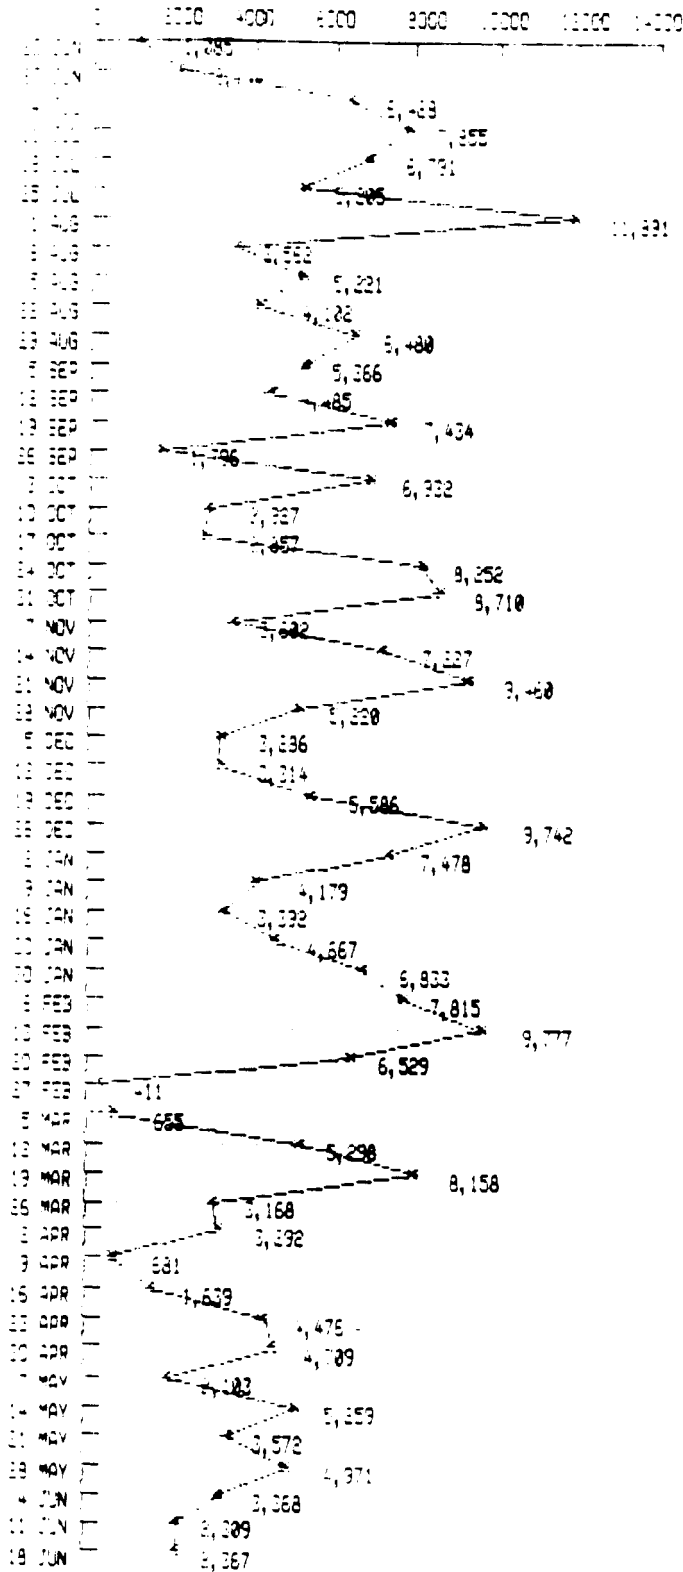

DENVER CHURCH 1991-92

BILLS PD

Bills Paid